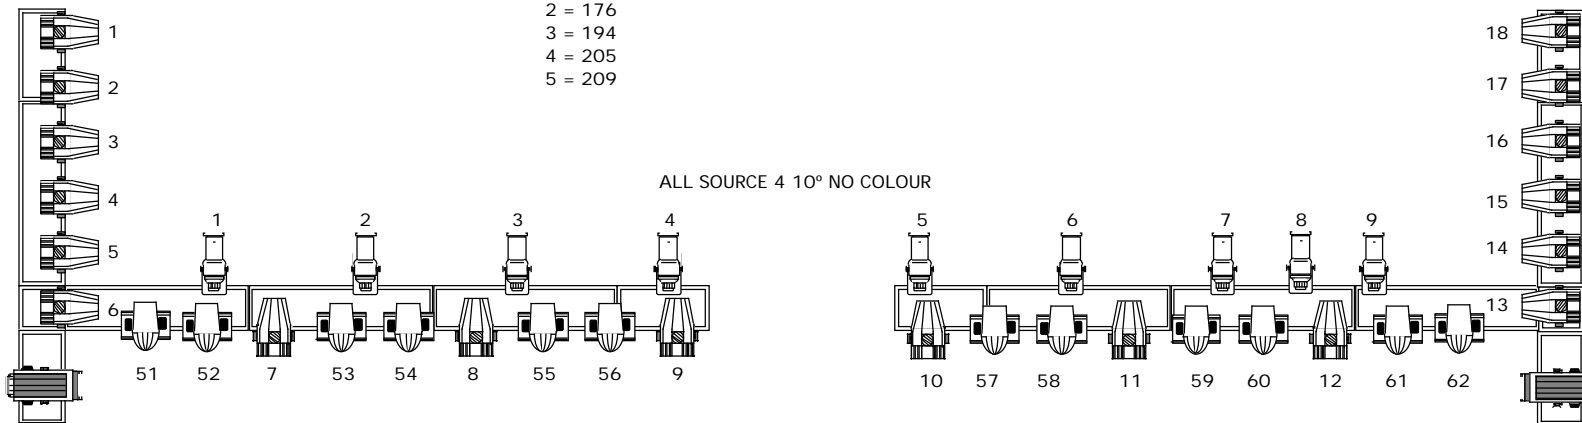

FLOOR LIGHTS UNDER SET

BACK DROP

SPOT COLOURS

- 1 = 206
- 2 = 176
- 3 = 194
- 4 = 205
- 5 = 209

ALL SOURCE 4 10° NO COLOUR

-  = 10° Source Four
-  = Coemar Super Cyc
-  = Mac2000/Icon
-  = Mac600/Studio Colour
-  = PC Beam
-  = Med Throw Starklite 1200 HMI