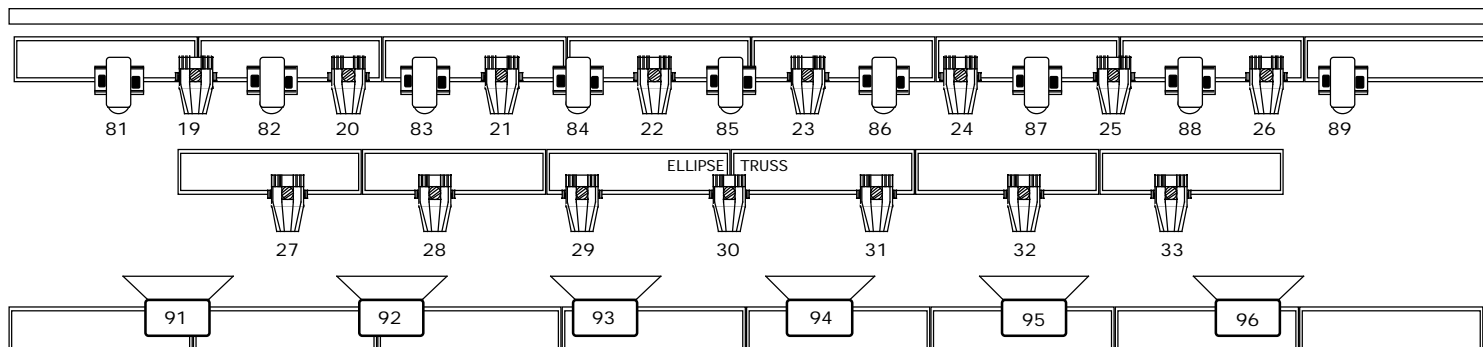

FLOOR LIGHTS UNDER SET

BACK DROP

SPOT COLOURS

- 1 = 206
- 2 = 176
- 3 = 194
- 4 = 205
- 5 = 209

ALL SOURCE 4 10° NO COLOUR

-  = 10° Source Four
-  = Coemar Super Cyc
-  = Mac2000/Icon
-  = Mac600/Studio Colour
-  = PC Beam
-  = Med Throw Starklite 1200 HMI